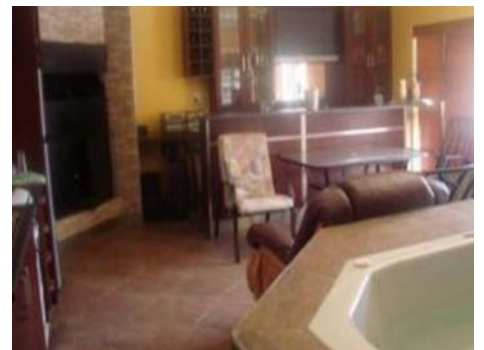

Huge property with nice house, guesthouse available and outside rest area with pool

Konstruktionsfläche:	700 m²	Energiezertifikat:	in Arbeit
Grundstück:	1.000 m²		
Schlafzimmer:	6		
Badezimmer:	7		
Meerblick:	✓	Preis:	$ 767.600,-