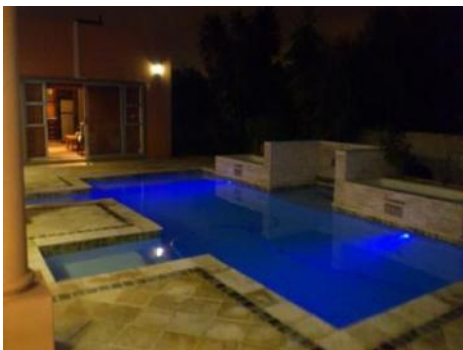

**Plattekloof**  
Objekt-Nr. 040054

Huge property with nice house, guesthouse available and outside rest area with pool

Konstruktionsfläche:	700 m <sup>2</sup>	Energiezertifikat:	in Arbeit
Grundstück:	1.000 m <sup>2</sup>		
Schlafzimmer:	6		
Badezimmer:	7		
Meerblick:	✓	<b>Preis:</b>	<b>\$ 767.600,-</b>

## Objektbeschreibung:

This modern property of total area of approximately 1000 m<sup>2</sup> has a modern house and another guesthouse. The constructed area is about 700 m<sup>2</sup>.

In the main house you have 6 bedrooms available and huge kitchen area. Living area is situated near the kitchen and leads to the balcony of the property. From this nice balcony you can enjoy the breathtaking mountain and sea views. In the guest house, there are 2 rooms available.

Property has huge swimming pool and garage with space for 3 cars. There is also open parking available for your guests' cars. For your security, all the property is provided with alarm.

**Plattekloof**