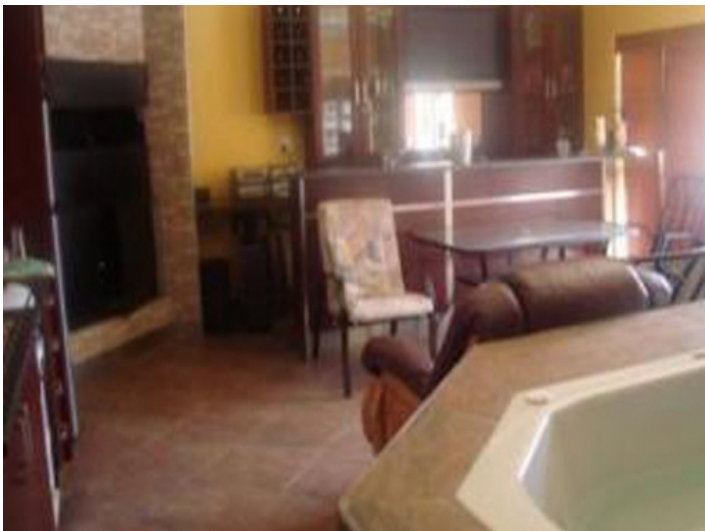

## Objektbeschreibung:

This modern property of total area of approximately 1000 m<sup>2</sup> has a modern house and another guesthouse. The constructed area is about 700 m<sup>2</sup>.

In the main house you have 6 bedrooms available and huge kitchen area. Living area is situated near the kitchen and leads to the balcony of the property. From this nice balcony you can enjoy the breathtaking mountain and sea views. In the guest house, there are 2 rooms available.

Plattekloof  
Objekt-Nr. 040054

Pool area during the night

Huge living area in the main house

Bright and spacious living area

Living and dining area to enjoy time with family and friends

Alle Angaben nach bestem Wissen. Irrtum und Zwischenverkauf vorbehalten. Dieses Exposé ist eine Vorinformation, als Rechtsgrundlage gilt allein der notariell abgeschlossene Kaufvertrag.